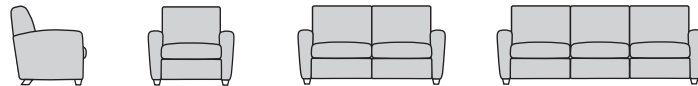

RENDEZVOUS OVERSIZE COLLECTION

Rendezvous

W: 38 - 64 - 90
D: 32
H: 34
SH: 18.5

Rendezvous Squared