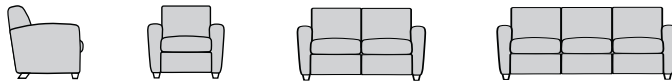

Rendezvous Squared is available with a brushed aluminum leg sleeve.

Rendezvous Soirée features a T-back design and is shown with our uniquely engineered Tablet Arm.

Rendezvous

Rendezvous Soirée

Rendezvous Squared

### Rendezvous

W: 33 - 54 - 75  
D: 32  
H: 32  
SH: 18.5

### Rendezvous Squared

W: 33 - 54 - 75  
D: 32  
H: 32  
SH: 18.5