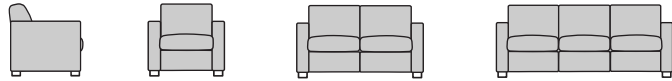

Rendezvous Squared is available with a brushed aluminum leg sleeve.

Rendezvous Soirée features a T-back design and is shown with our uniquely engineered Tablet Arm.

Rendezvous

Rendezvous Soirée

Rendezvous Squared

### Rendezvous

W: 33 - 54 - 75  
D: 32  
H: 32  
SH: 18.5

### Rendezvous Squared

W: 33 - 54 - 75  
D: 32  
H: 32  
SH: 18.5